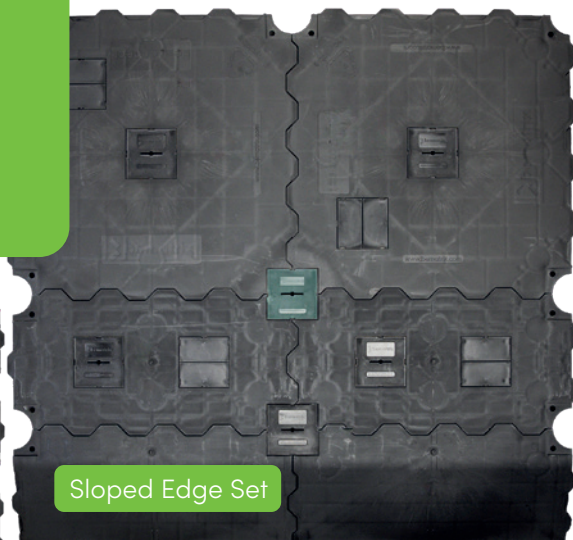

**Flexible
Configurations.**

From compact
stands to vehicle
ready platforms.

(See overleaf)

**Multiple Height
Options.** From 43mm,
to 214mm.

10

10 Year Tile Warranty

For complete peace
of mind.

Advanced long term
strong and secure
connection of all tiles
for fast and easy
installation.

Lightweight
from
8.5kg
per m²

Up to
27

**electrical
positions per m²**
and a new 1m²
rotation cable
access feature.

EXPO FLOORS

Units A1 and A2, Walsall Enterprise Park,
Regal Drive, Walsall WS2 9HQ

w. www.expo-floors.com

e. sales@expo-floors.com

t. +44 (0) 1922 721 177

New universal underfloor clip system

Makes any platform design easy to create by connecting the appropriate accessory

Panel Dimensions:

Height and Under Floor Clearance