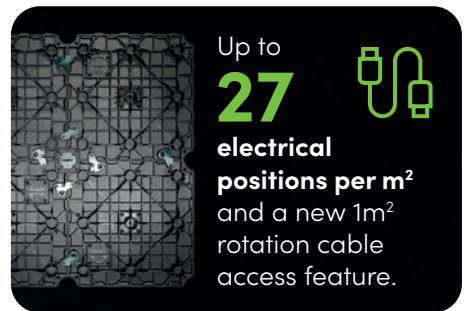

**Flexible
Configurations.**

From compact
stands to vehicle
ready platforms.

(See overleaf)

**Multiple Height
Options.** From 43mm,
to 214mm.

10

10 Year Tile Warranty

For complete peace
of mind.

Advanced long term
strong and secure
connection of all tiles
for fast and easy
installation.

Lightweight
from
8.5kg
per m²

Up to
27

**electrical
positions per m²**
and a new 1m²
rotation cable
access feature.

EXPO FLOORS

Units A1 and A2, Walsall Enterprise Park,
Regal Drive, Walsall WS2 9HQ

w. www.expo-floors.com