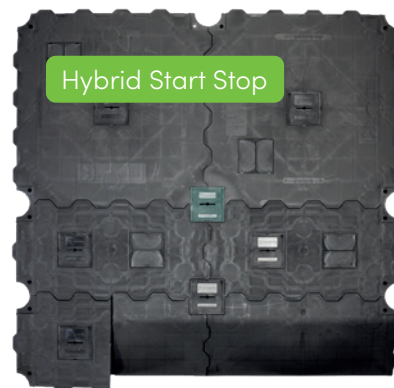

e. sales@expo-floors.com

t. +44 (0) 1922 721 177

New universal underfloor clip system

Makes any platform design easy to create by connecting the appropriate accessory

Panel Dimensions:

Height and Under Floor Clearance