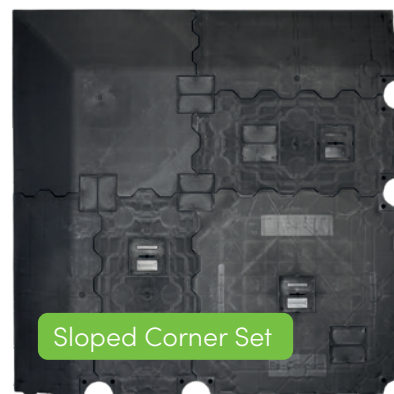

Lightweight
from
8.5kg
per m²

Up to
27

**electrical
positions per m²**
and a new 1m²
rotation cable
access feature.

EXPO FLOORS

Units A1 and A2, Walsall Enterprise Park,
Regal Drive, Walsall WS2 9HQ

w. www.expo-floors.com

e. sales@expo-floors.com

t. +44 (0) 1922 721 177

New universal underfloor clip system

Makes any platform design easy to create by connecting the appropriate accessory

Panel Dimensions:

Height and Under Floor Clearance